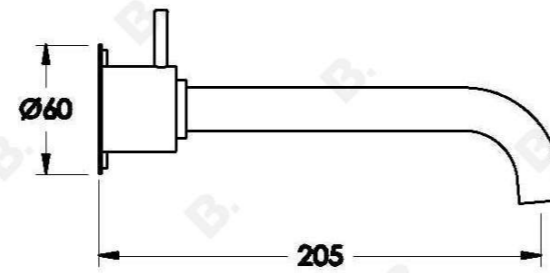

MINIM WALL SET

1.9406.08.3.XX

1.9406.58.3.XX: Flow controlled variant

PRODUCT DIMENSIONS:

Front view:

Side view:

Top view: