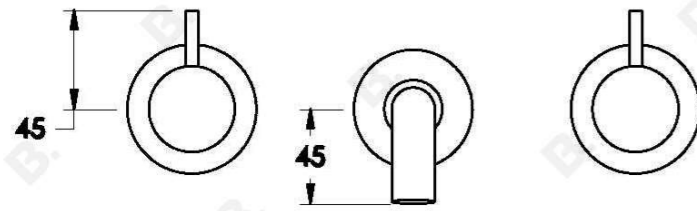

MINIM WALL SET

1.9406.08.3.XX

1.9406.58.3.XX: Flow controlled variant

PRODUCT DIMENSIONS:

Front view:

Side view:

Top view: