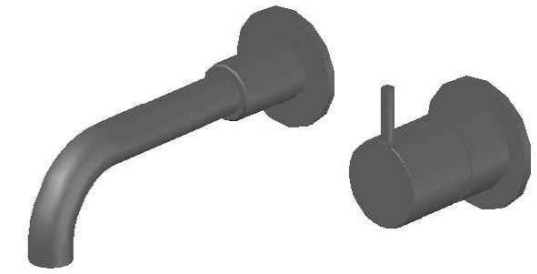

MINIM WALL MIXER SET

1.9405.04.0.XX

1.9405.54.0.XX: Flow controlled variant

PRODUCT DIMENSIONS:

Front view:

Side view:

Top view: