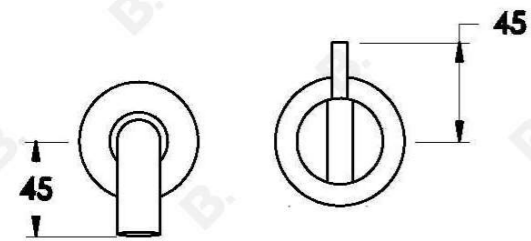

MINIM WALL MIXER SET

1.9405.04.0.XX

1.9405.54.0.XX: Flow controlled variant

PRODUCT DIMENSIONS:

Front view:

Side view:

Top view: