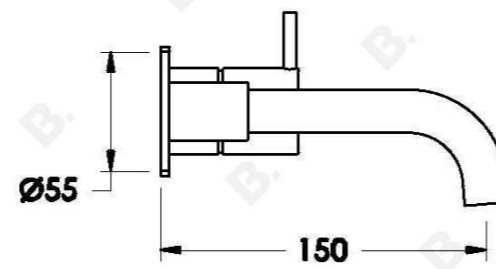

MINIM WALL MIXER SET

1.9405.04.0.XX

1.9405.54.0.XX: Flow controlled variant

PRODUCT DIMENSIONS:

Front view:

Side view:

Top view: