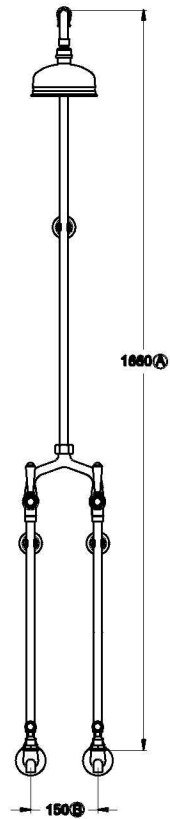

WINSLOW SHOWER SET WITH METAL LEVERS

1.8117.00.3.XX

PRODUCT DIMENSIONS:

Front view

Side view:

Top view: