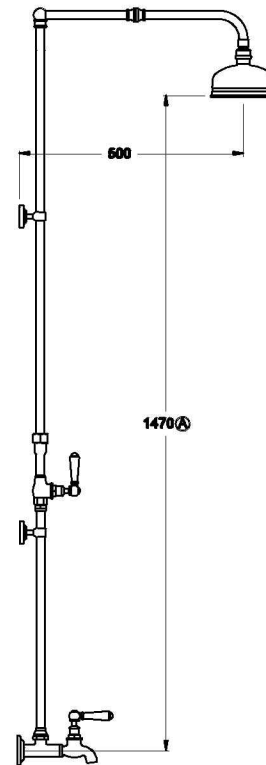

WINSLOW SHOWER SET WITH METAL LEVERS

1.8117.00.3.XX

PRODUCT DIMENSIONS:

Front view

Side view:

Top view: