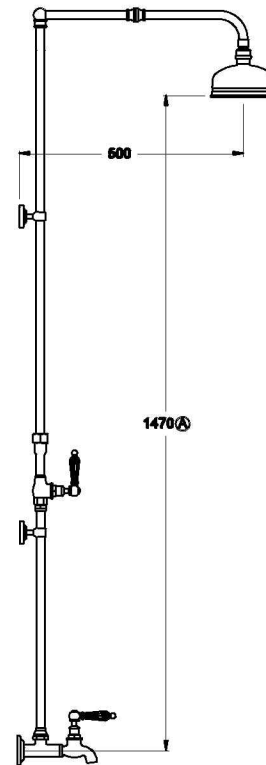

WINSLOW SHOWER SET WITH KRISTALL LEVERS

1.8117.00.8.XX

PRODUCT DIMENSIONS:

Front view

Side view:

Top view: