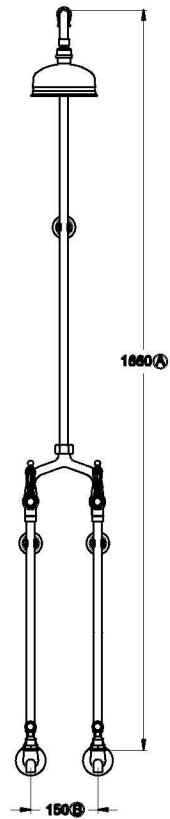

WINSLOW SHOWER SET WITH KRISTALL LEVERS

1.8117.00.8.XX

PRODUCT DIMENSIONS:

Front view

Side view:

Top view: