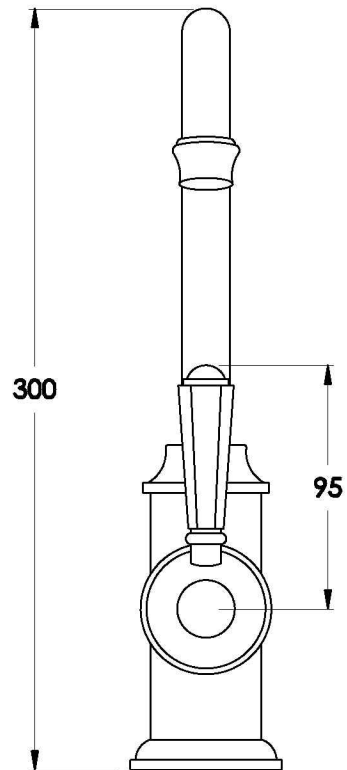

CLASSIQUE BASIN MIXER WITH METAL LEVER

1.8703.00.3.XX

PRODUCT DIMENSIONS:

Front view

Side view:

Top view: