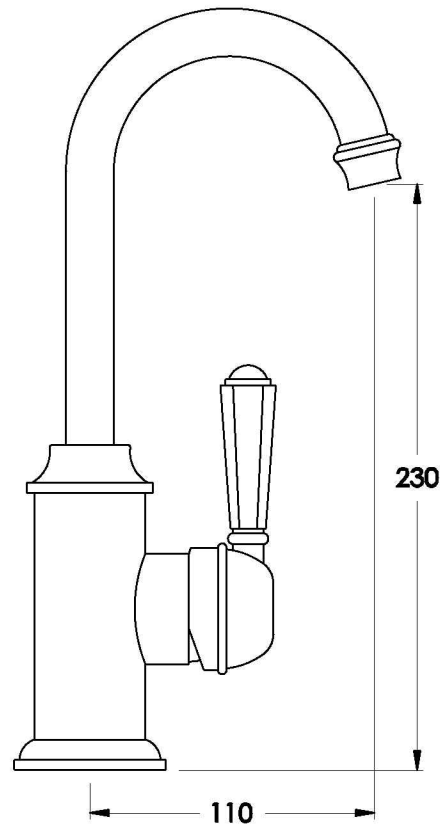

CLASSIQUE BASIN MIXER WITH METAL LEVER

1.8703.00.3.XX

PRODUCT DIMENSIONS:

Front view

Side view:

Top view: