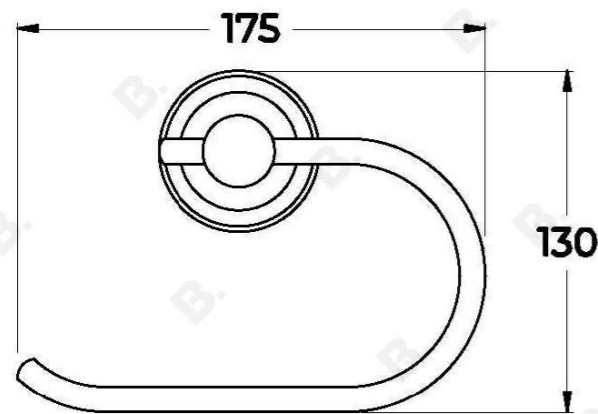

MANHATTAN TOILET ROLL HOLDER

1.9161.00.0.XX

PRODUCT DIMENSIONS:

Front view:

Side view:

Top view: