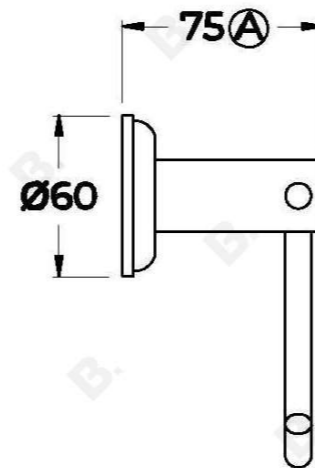

MANHATTAN TOILET ROLL HOLDER

1.9161.00.0.XX

PRODUCT DIMENSIONS:

Front view:

Side view:

Top view: