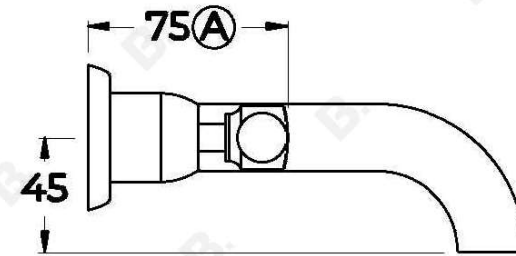

MANHATTAN WALL SET

1.9105.00.3,XX
1.9105.50.3,XX: FLOW CONTROLLED VARIANT

PRODUCT DIMENSIONS:

Front view:

Side view:

Top view: