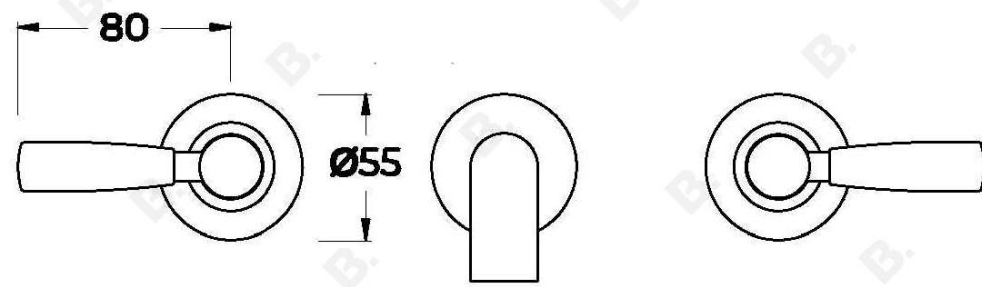

MANHATTAN WALL SET

1.9105.00.3,XX
1.9105.50.3,XX: FLOW CONTROLLED VARIANT

PRODUCT DIMENSIONS:

Front view:

Side view:

Top view: