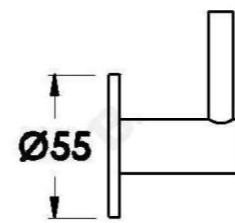

YOKATO WALL TAPS WITH METAL LEVERS

1.9349.00.3.XX

PRODUCT DIMENSIONS:

Front view:

Side view:

Top view: