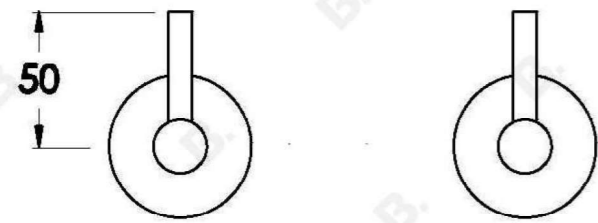

YOKATO WALL TAPS WITH METAL LEVERS

1.9349.00.3.XX

PRODUCT DIMENSIONS:

Front view:

Side view:

Top view: