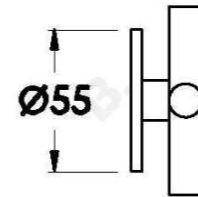

## YOKATO WALL TAPS WITH CROSS HANDLES

1.9349.00.2.XX

### PRODUCT DIMENSIONS:

Front view:

Side view:

Top view: