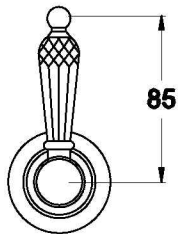

WINSLOW SHOWER SET WITH KRISTALL LEVERS

1.8112.00.8.XX

PRODUCT DIMENSIONS:

Front view

Side view:

Top view: