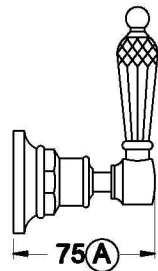

WINSLOW SHOWER SET WITH KRISTALL LEVERS

1.8112.00.8.XX

PRODUCT DIMENSIONS:

Front view

Side view:

Top view: