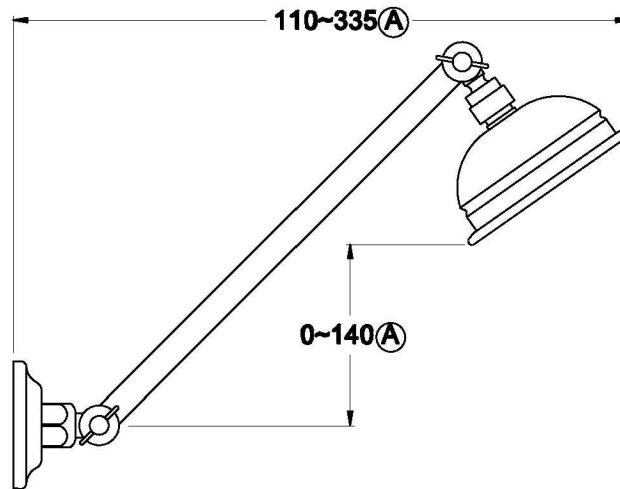

WINSLOW SHOWER SET WITH KRISTALL LEVERS

1.8112.00.8.XX

PRODUCT DIMENSIONS:

Front view

Side view:

Top view: