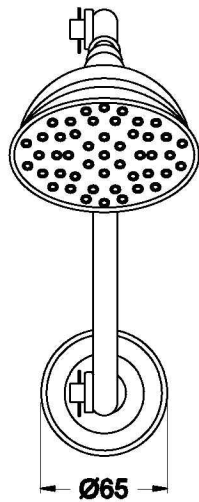

WINSLOW SHOWER SET WITH KRISTALL LEVERS

1.8112.00.8.XX

PRODUCT DIMENSIONS:

Front view

Side view:

Top view: