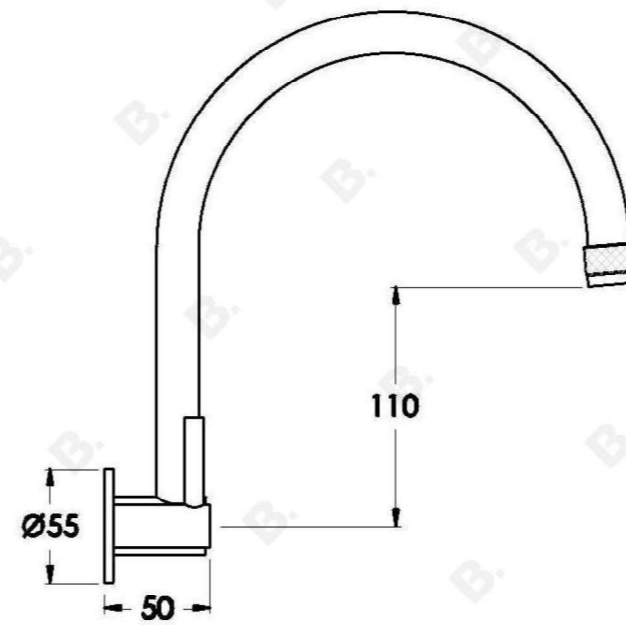

YOKATO WALL SET WITH METAL LEVERS

1.9328.00.3.XX

1.9328.50.3.XX: Flow controlled variant

PRODUCT DIMENSIONS:

Front view:

Side view:

Top view: