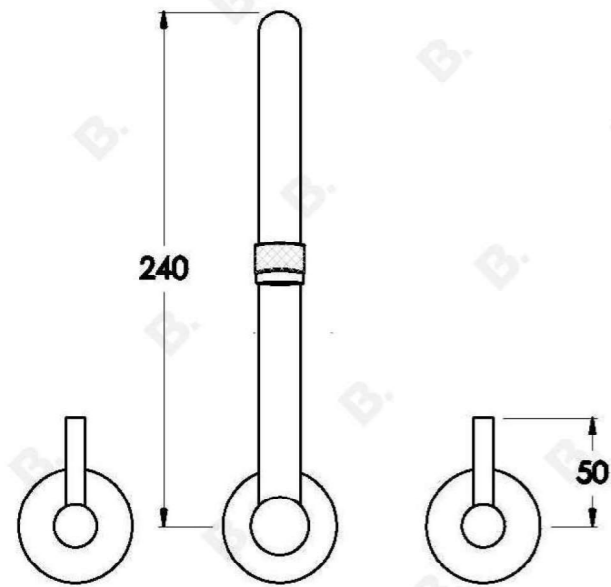

YOKATO WALL SET WITH METAL LEVERS

1.9328.00.3.XX

1.9328.50.3.XX: Flow controlled variant

PRODUCT DIMENSIONS:

Front view:

Side view:

Top view: