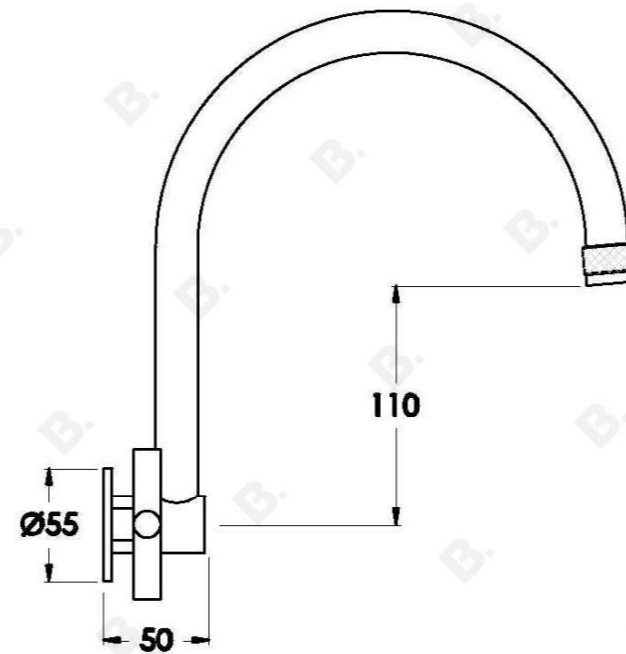

YOKATO WALL SET WITH CROSS HANDLES

1.9328.00.2.XX

1.9328.50.2.XX: Flow controlled variant

PRODUCT DIMENSIONS:

Front view

Side view:

Top view: