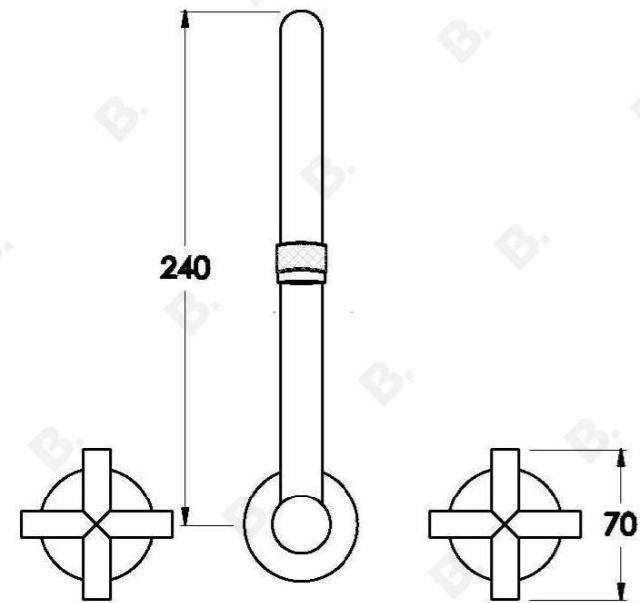

YOKATO WALL SET WITH CROSS HANDLES

1.9328.00.2.XX

1.9328.50.2.XX: Flow controlled variant

PRODUCT DIMENSIONS:

Front view

Side view:

Top view: