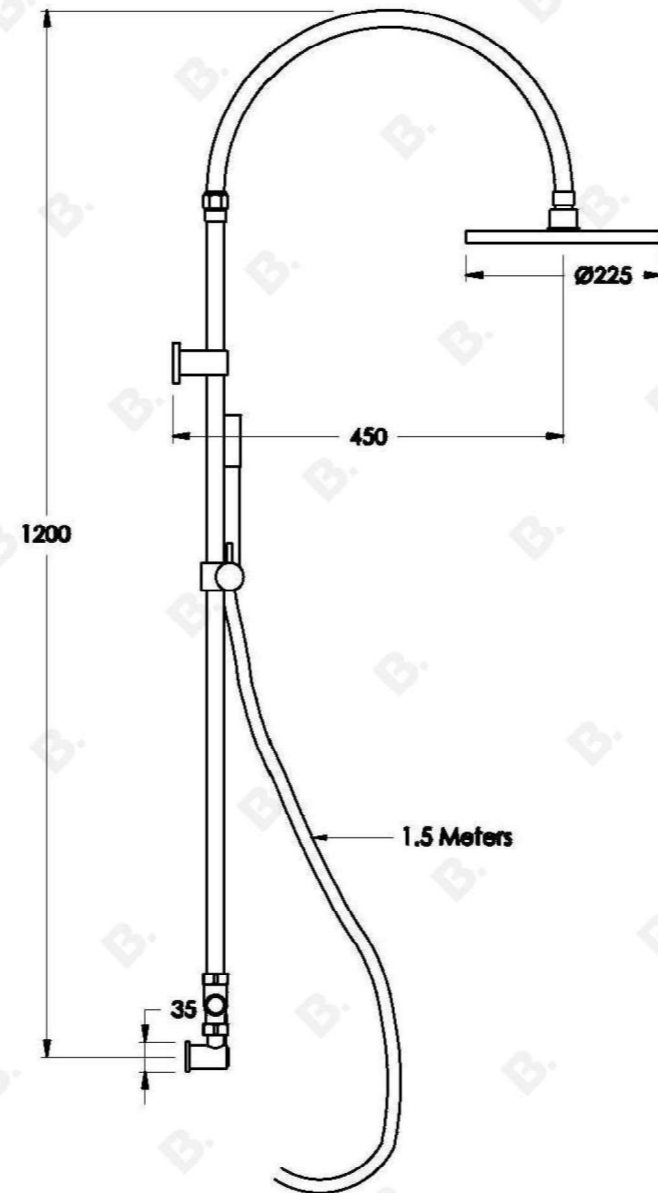

## YOKATO EXPOSED SHOWER SET WITH KNURLED LEVERS

1.9323.03.7.XX

### PRODUCT DIMENSIONS:

Front view:

Side view:

Top view: