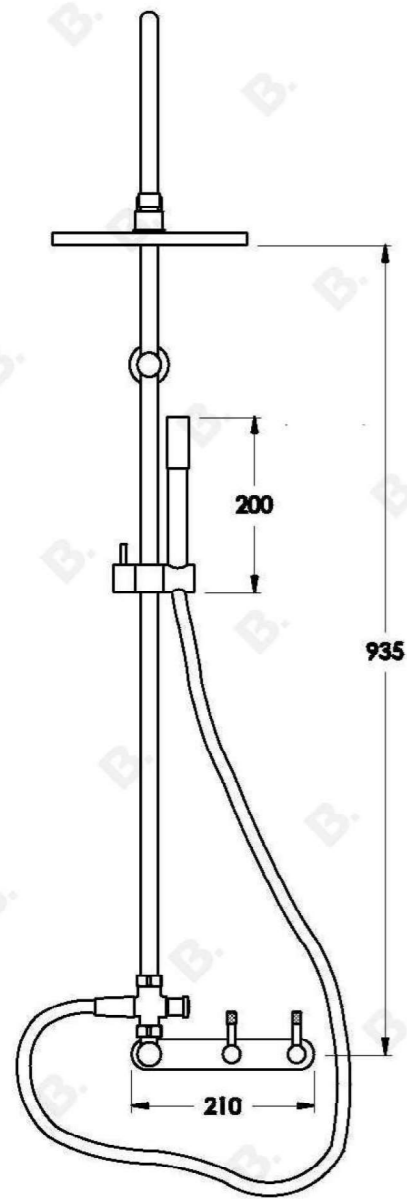

## YOKATO EXPOSED SHOWER SET WITH KNURLED LEVERS

1.9323.03.7.XX

### PRODUCT DIMENSIONS:

Front view:

Side view:

Top view: