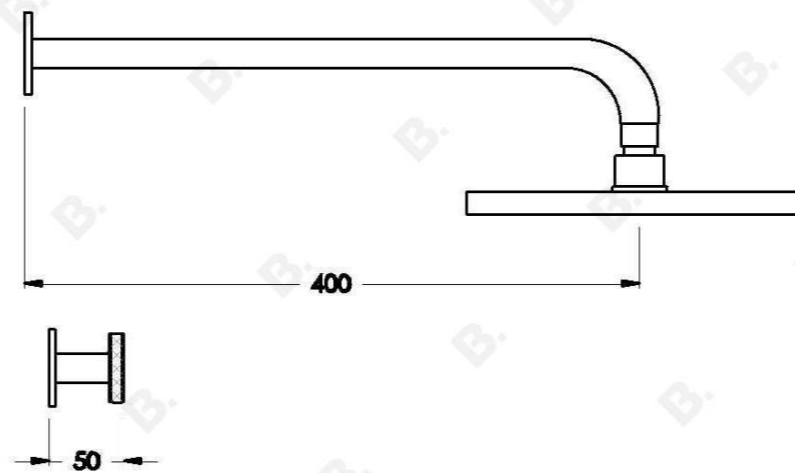

YOKATO SHOWER SET WITH DISC HANDLES

1.9311.00.6.XX

PRODUCT DIMENSIONS:

Front view

Side view:

Topview: