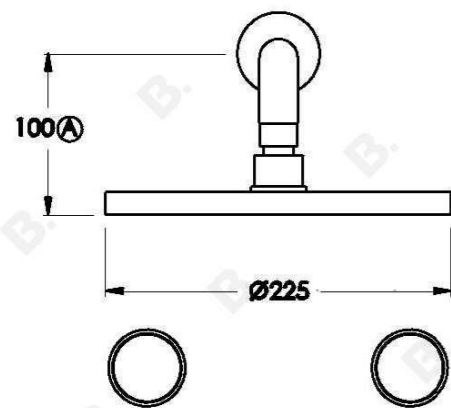

YOKATO SHOWER SET WITH DISC HANDLES

1.9311.00.6.XX

PRODUCT DIMENSIONS:

Front view

Side view:

Topview: