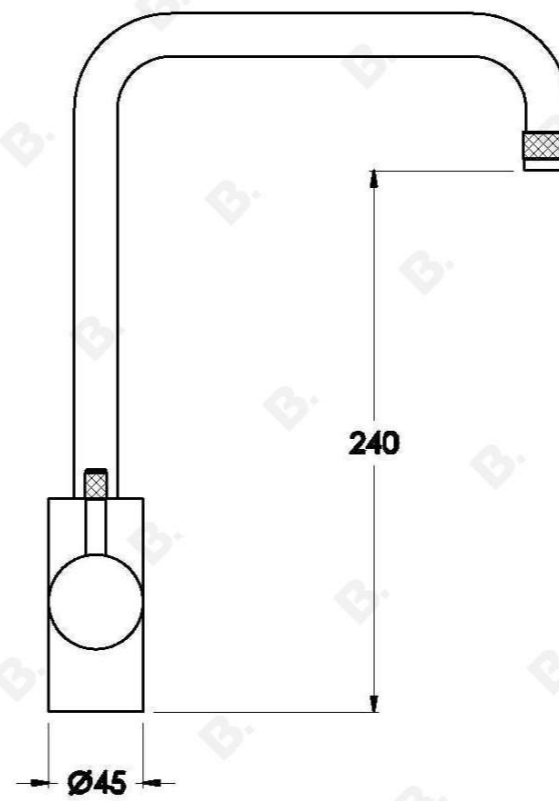

YOKATO KITCHEN MIXER WITH KNURLED LEVER

1.9308.80.7.XX

PRODUCT DIMENSIONS:

Front view:

Side view:

Top view: