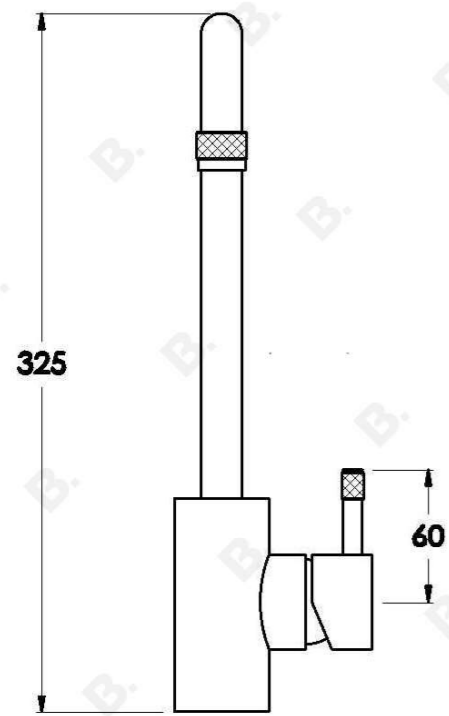

YOKATO KITCHEN MIXER WITH KNURLED LEVER

1.9308.80.7.XX

PRODUCT DIMENSIONS:

Front view:

Side view:

Top view: