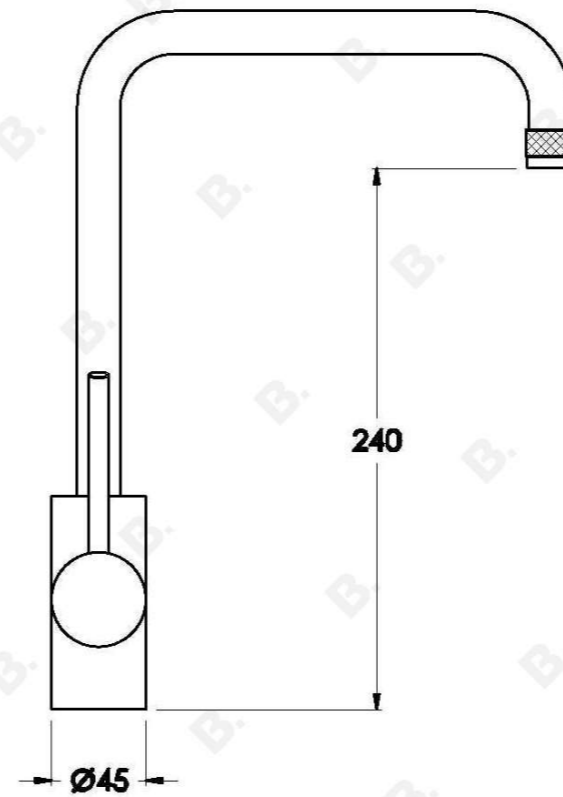

YOKATO KITCHEN MIXER WITH UPSWEPT LEVER

1.9308.80.4.XX

PRODUCT DIMENSIONS:

Front view:

Side view:

Top view: