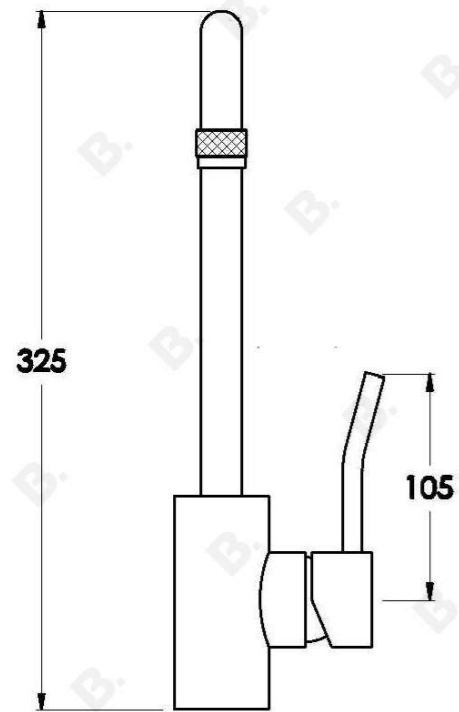

YOKATO KITCHEN MIXER WITH UPSWEPT LEVER

1.9308.80.4.XX

PRODUCT DIMENSIONS:

Front view:

Side view:

Top view: