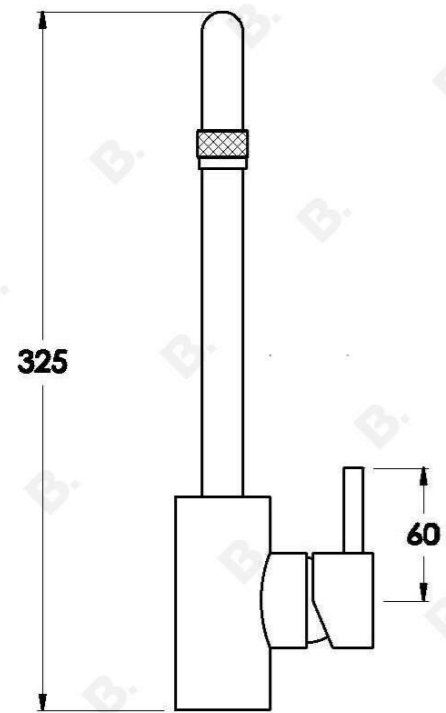

YOKATO KITCHEN MIXER WITH METAL LEVER

1.9308.80.3.XX

PRODUCT DIMENSIONS:

Front view:

Side view:

Top view: