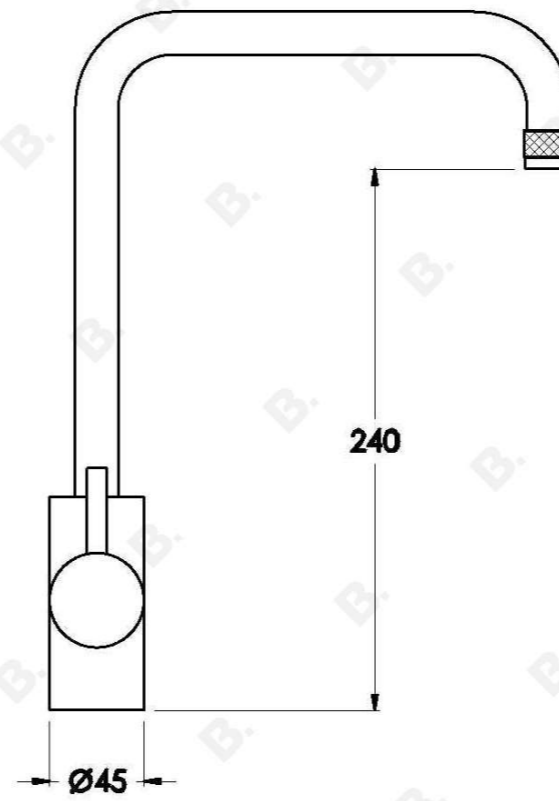

YOKATO KITCHEN MIXER WITH METAL LEVER

1.9308.80.3.XX

PRODUCT DIMENSIONS:

Front view:

Side view:

Top view: