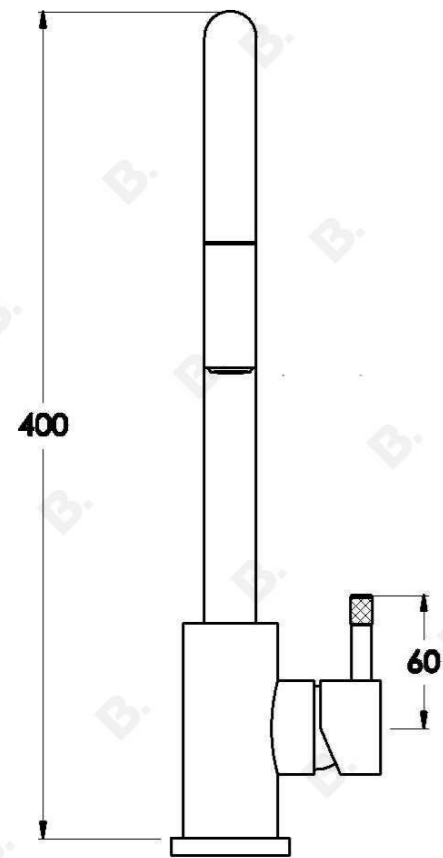

YOKATO KITCHEN MIXER WITH DUAL FUNCTION PULL-OUT SPRAY AND KNURLED LEVER

1.9308.04.7.XX

PRODUCT DIMENSIONS:

Front view:

Side view:

Top view: