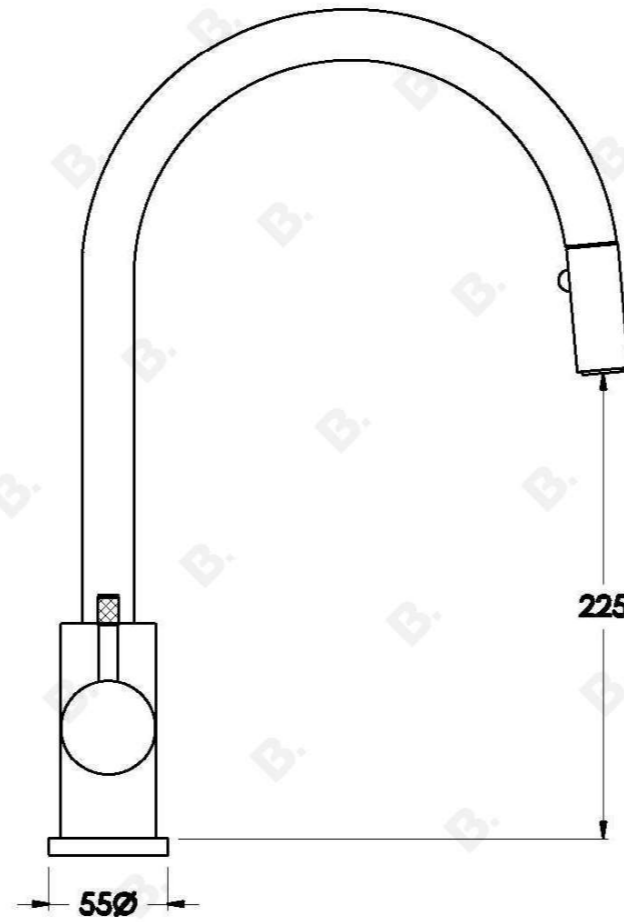

YOKATO KITCHEN MIXER WITH DUAL FUNCTION PULL-OUT SPRAY AND KNURLED LEVER

1.9308.04.7.XX

PRODUCT DIMENSIONS:

Front view:

Side view:

Top view: