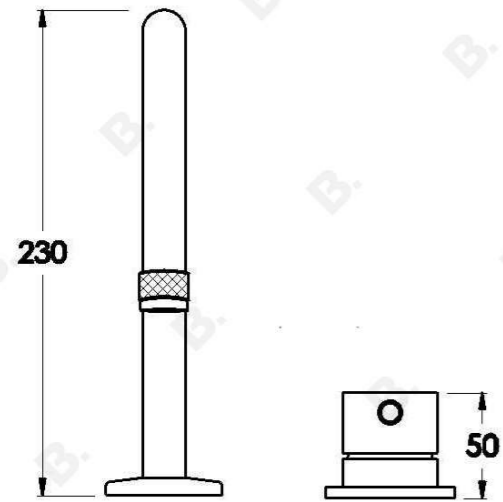

YOKATO BATH SET WITH KNURLED LEVER

1.9307.06.7.XX

PRODUCT DIMENSIONS:

Front view:

Side view:

Top view: