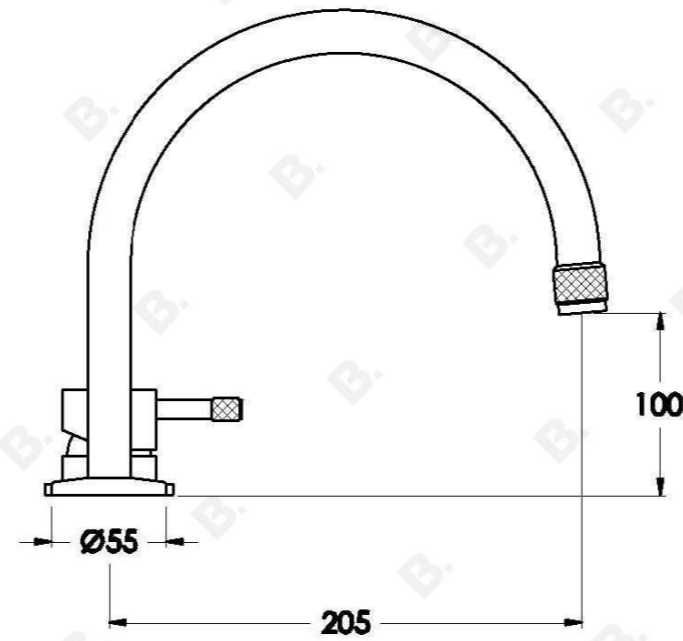

YOKATO BATH SET WITH KNURLED LEVER

1.9307.06.7.XX

PRODUCT DIMENSIONS:

Front view:

Side view:

Top view: