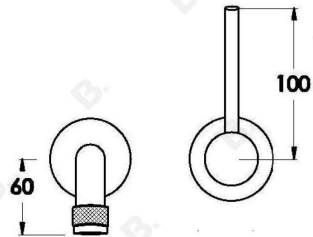

YOKATO WALL SET WITH UPSWEPT LEVER

1.9306.04.4.XX

1.9306.54.4.XX: Flow controlled variant

PRODUCT DIMENSIONS:

Front view:

Side view:

Top view: