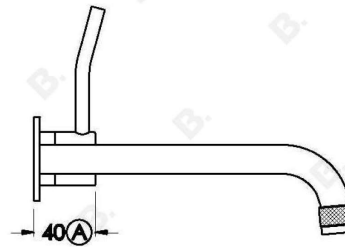

YOKATO WALL SET WITH UPSWEPT LEVER

1.9306.04.4.XX

1.9306.54.4.XX: Flow controlled variant

PRODUCT DIMENSIONS:

Front view:

Side view:

Top view: