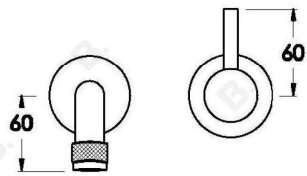

## YOKATO WALL SET WITH METAL LEVER

1.9306.04.3.XX

1.9306.54.3.XX: Flow controlled variant

### PRODUCT DIMENSIONS:

Front view:

Side view:

Top view: