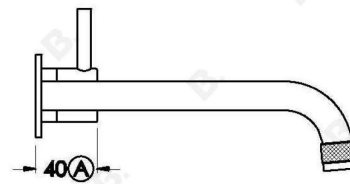

## YOKATO WALL SET WITH METAL LEVER

1.9306.04.3.XX

1.9306.54.3.XX: Flow controlled variant

### PRODUCT DIMENSIONS:

Front view:

Side view:

Top view: