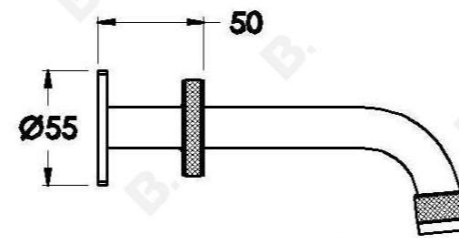

YOKATO WALL SET WITH DISC HANDLES

1.9305.00.6.XX

1.9305.50.6.XX: Flow controlled variant

PRODUCT DIMENSIONS:

Front view:

Side view:

Top view: