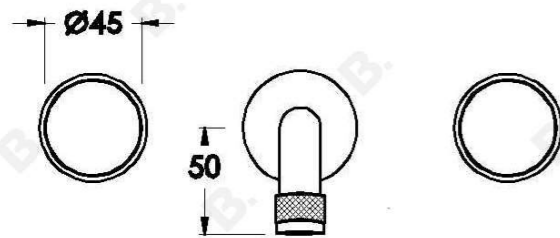

YOKATO WALL SET WITH DISC HANDLES

1.9305.00.6.XX

1.9305.50.6.XX: Flow controlled variant

PRODUCT DIMENSIONS:

Front view:

Side view:

Top view: