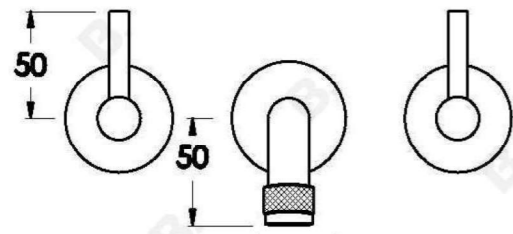

YOKATO WALL SET WITH METAL LEVERS

1.9305.00.3.XX

1.9305.50.3.XX: Flow controlled variant

PRODUCT DIMENSIONS:

Front view:

Side view:

Top view: