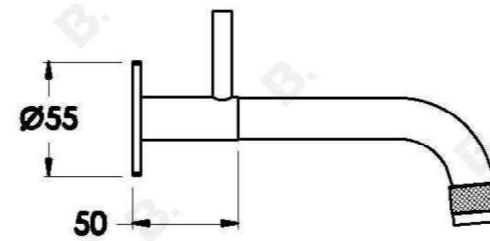

YOKATO WALL SET WITH METAL LEVERS

1.9305.00.3.XX

1.9305.50.3.XX: Flow controlled variant

PRODUCT DIMENSIONS:

Front view:

Side view:

Top view: