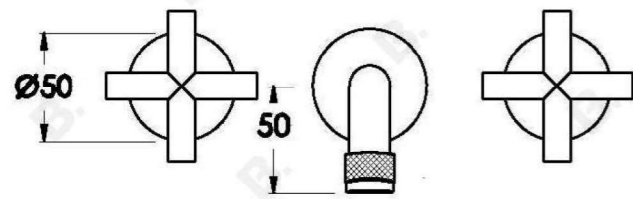

YOKATO WALL SET WITH CROSS HANDLES

1.9305.00.2.XX

1.9305.50.2.XX: Flow controlled variant

PRODUCT DIMENSIONS:

Front view:

Side view:

Top view: