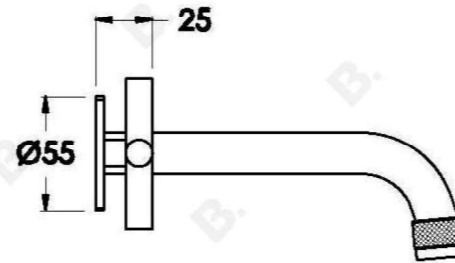

YOKATO WALL SET WITH CROSS HANDLES

1.9305.00.2.XX

1.9305.50.2.XX: Flow controlled variant

PRODUCT DIMENSIONS:

Front view:

Side view:

Top view: