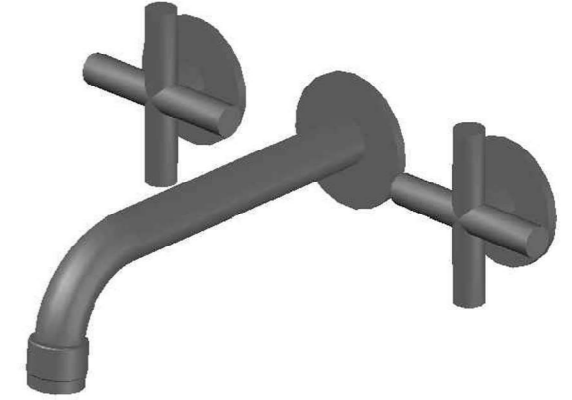

YOKATO WALL SET WITH CROSS HANDLES

1.9305.00.2.XX

1.9305.50.2.XX: Flow controlled variant

PRODUCT DIMENSIONS:

Front view:

Side view:

Top view: