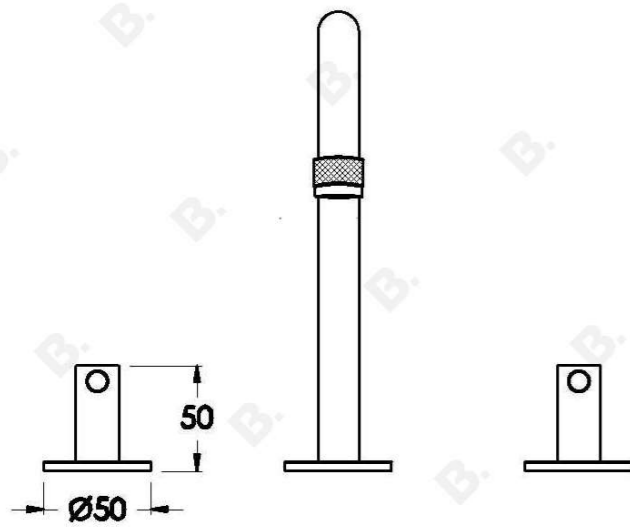

YOKATO BASIN SET WITH KNURLED HANDLES

1.9300.00.7.XX

PRODUCT DIMENSIONS:

Front view:

Side view:

Top view: