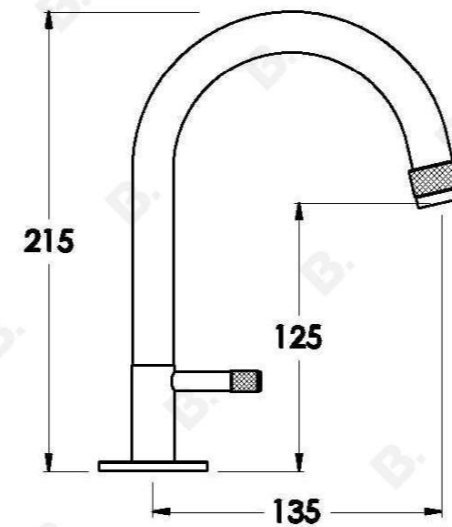

YOKATO BASIN SET WITH KNURLED HANDLES

1.9300.00.7.XX

PRODUCT DIMENSIONS:

Front view:

Side view:

Top view: