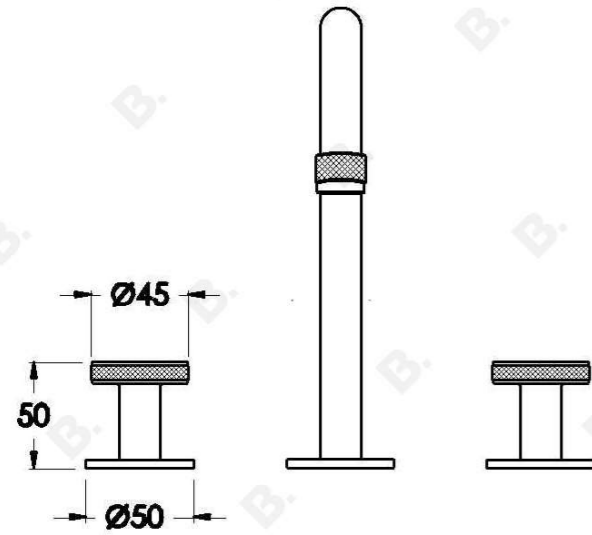

YOKATO BASIN SET WITH DISC HANDLES

1.9300.00.6.XX

PRODUCT DIMENSIONS:

Front view:

Side view:

Top view: