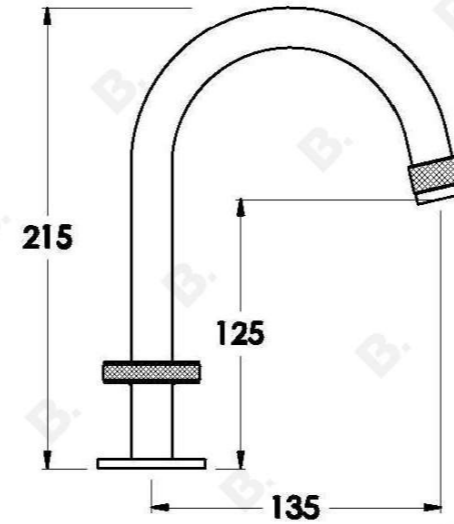

YOKATO BASIN SET WITH DISC HANDLES

1.9300.00.6.XX

PRODUCT DIMENSIONS:

Front view:

Side view:

Top view: