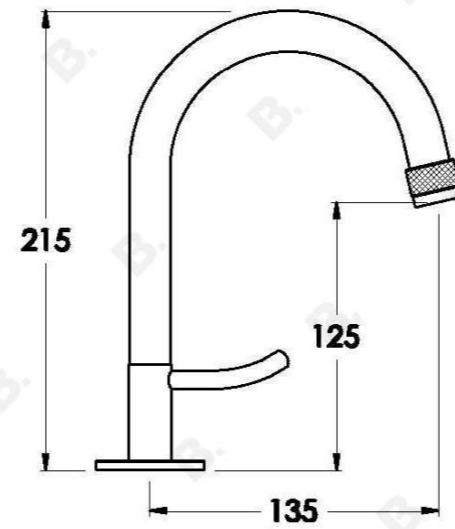

YOKATO BASIN SET WITH UPSWEPT LEVERS

1.9300.00.4.XX

PRODUCT DIMENSIONS:

Front view:

Side view:

Top view: