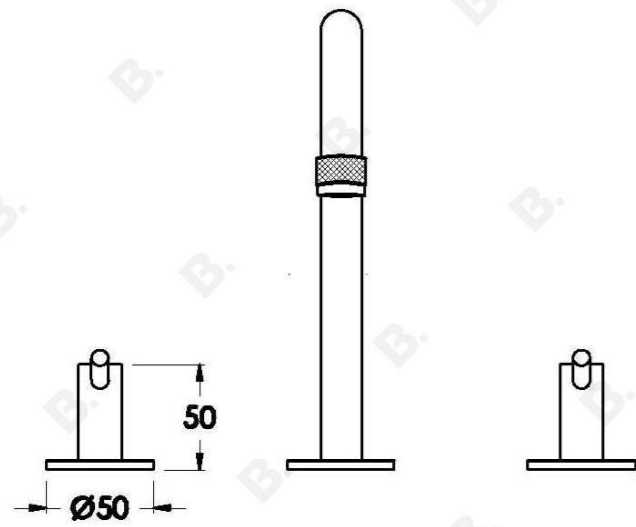

YOKATO BASIN SET WITH UPSWEPT LEVERS

1.9300.00.4.XX

PRODUCT DIMENSIONS:

Front view:

Side view:

Top view: