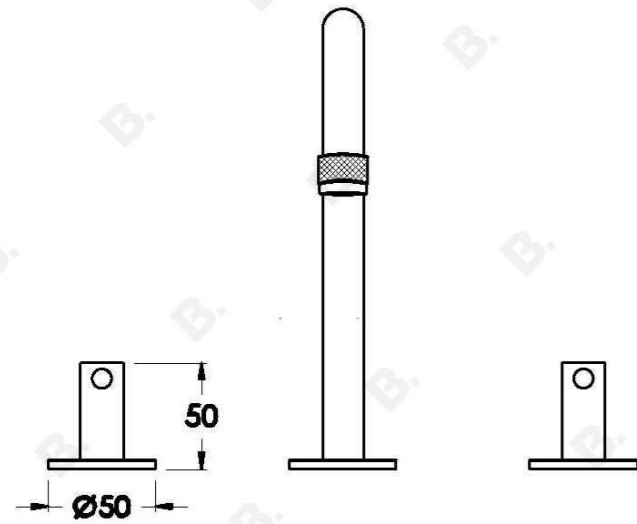

YOKATO BASIN SET WITH METAL LEVERS

1.9300.00.3.XX

PRODUCT DIMENSIONS:

Front view:

Side view:

Top view: