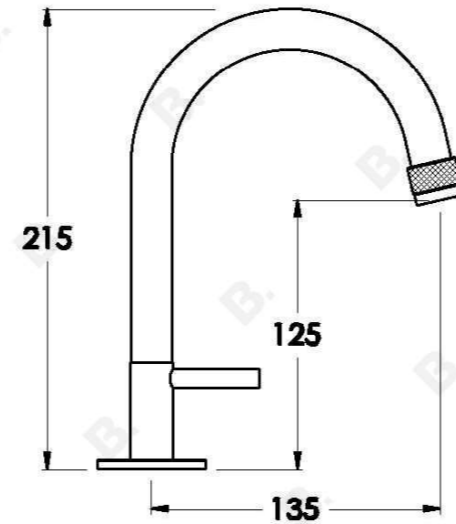

YOKATO BASIN SET WITH METAL LEVERS

1.9300.00.3.XX

PRODUCT DIMENSIONS:

Front view:

Side view:

Top view: