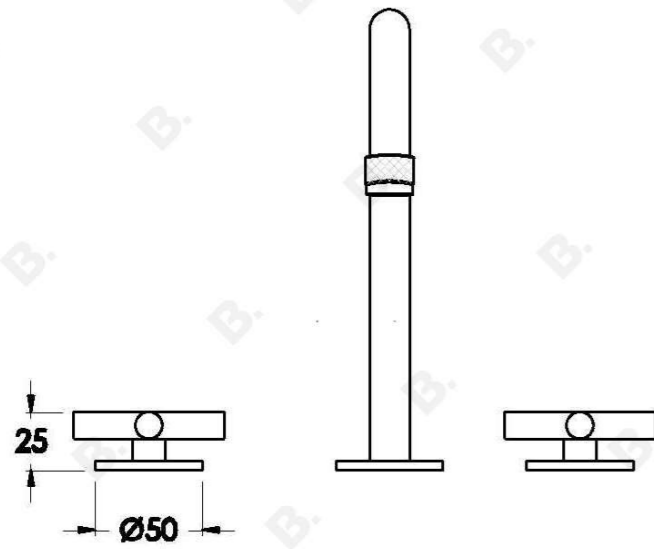

## YOKATO BASIN SET WITH CROSS HANDLES

1.9300.00.2.XX

### PRODUCT DIMENSIONS:

Front view:

Side view:

Top view: