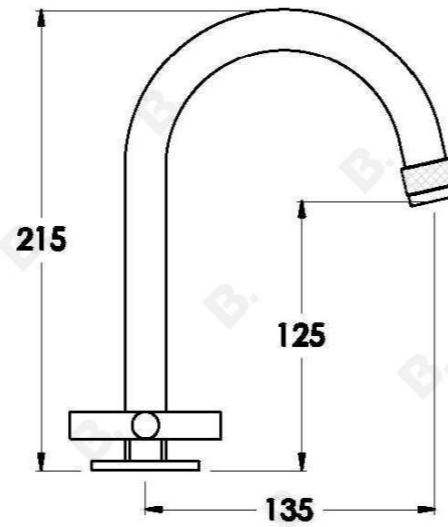

## YOKATO BASIN SET WITH CROSS HANDLES

1.9300.00.2.XX

### PRODUCT DIMENSIONS:

Front view:

Side view:

Top view: