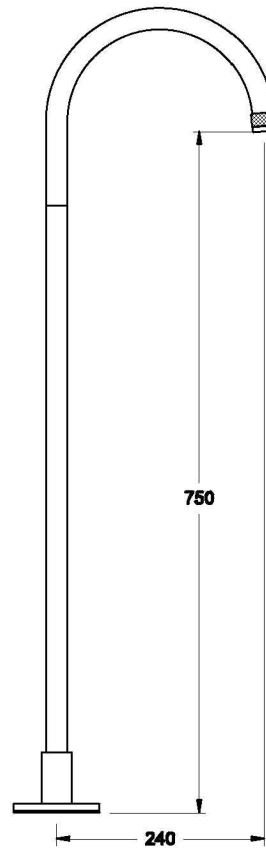

YOKATO FLOOR MOUNTED BATH SPOUT

1.9307.03.7.XX

PRODUCT DIMENSIONS:

Front view

Side view:

Topview: