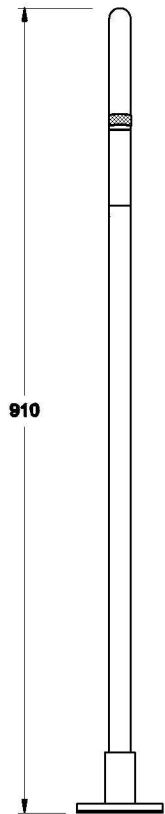

YOKATO FLOOR MOUNTED BATH SPOUT

1.9307.03.7.XX

PRODUCT DIMENSIONS:

Front view

Side view:

Topview: