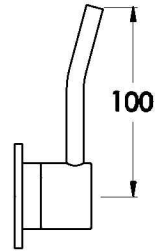

YOKATO WALL MIXER WITH UPSWEPT LEVER

1.9348.00.4.XX

PRODUCT DIMENSIONS:

Front view

Side view:

Topview: