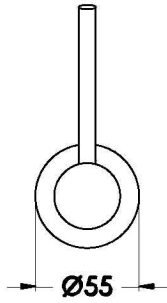

YOKATO WALL MIXER WITH UPSWEPT LEVER

1.9348.00.4.XX

PRODUCT DIMENSIONS:

Front view

Side view:

Topview: