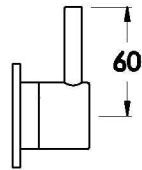

## YOKATO WALL MIXER WITH METAL LEVER

1.9348.00.3.XX

### PRODUCT DIMENSIONS:

Front view

Side view:

Topview: