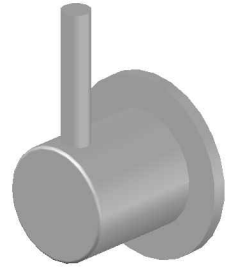

## YOKATO WALL MIXER WITH METAL LEVER

1.9348.00.3.XX

### PRODUCT DIMENSIONS:

Front view

Side view:

Topview: