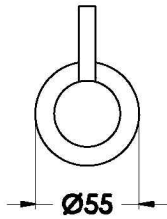

## YOKATO WALL MIXER WITH METAL LEVER

1.9348.00.3.XX

### PRODUCT DIMENSIONS:

Front view

Side view:

Topview: