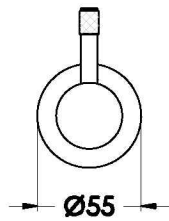

YOKATO WALL MIXER WITH KNURLED LEVER

1.9348.00.7.XX

PRODUCT DIMENSIONS:

Front view

Side view:

Topview: