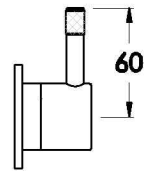

YOKATO WALL MIXER WITH KNURLED LEVER

1.9348.00.7.XX

PRODUCT DIMENSIONS:

Front view

Side view:

Topview: