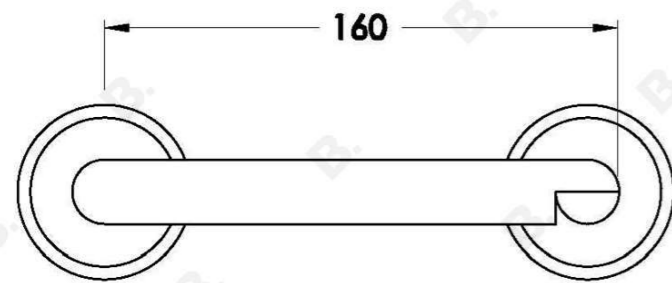

## HALO TOILET ROLL HOLDER WITH MARBLE FLANGE

1.9561.00.6.XX

### PRODUCT DIMENSIONS:

Front view:

Side view:

Top view: