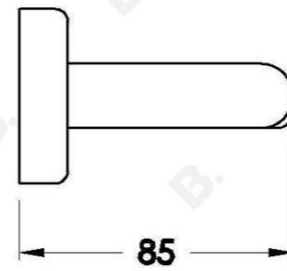

## HALO TOILET ROLL HOLDER WITH MARBLE FLANGE

1.9561.00.6.XX

### PRODUCT DIMENSIONS:

Front view:

Side view:

Top view: