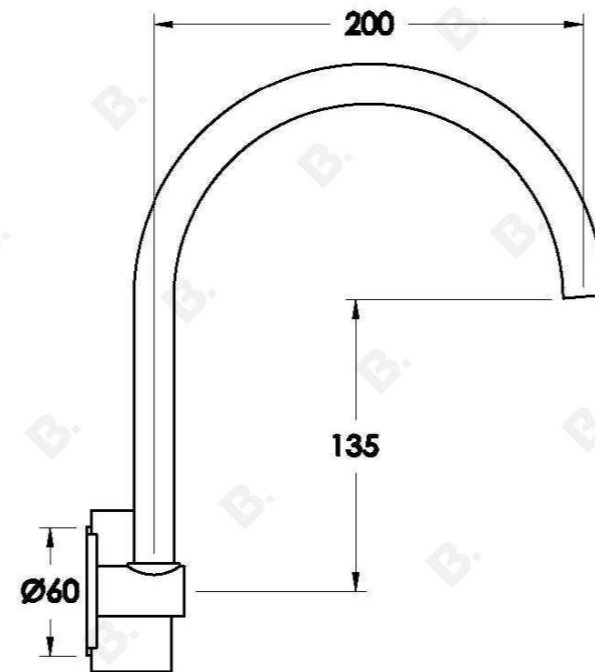

## HALO KITCHEN SET WITH MARBLE HANDLE

1.9528.94.6.XX

1.9528.84.6.XX: Flow controlled variant

### PRODUCT DIMENSIONS:

Front view:

Side view:

Top view: