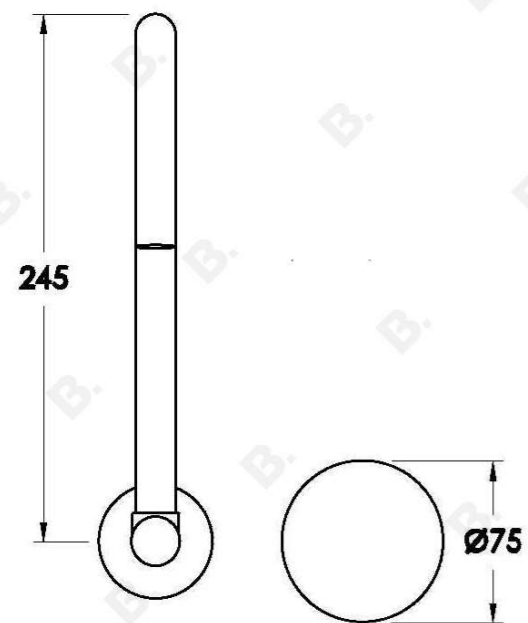

## HALO KITCHEN SET WITH MARBLE HANDLE

1.9528.94.6.XX

1.9528.84.6.XX: Flow controlled variant

### PRODUCT DIMENSIONS:

Front view:

Side view:

Top view: