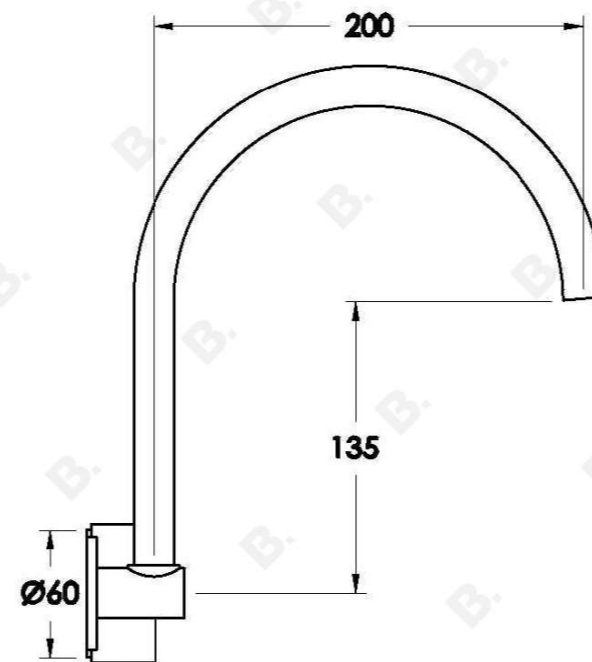

## HALO KITCHEN SET WITH METAL HANDLE

1.9528.94.0.XX

1.9528.84.0.XX: Flow controlled variant

### PRODUCT DIMENSIONS:

Front view:

Side view:

Top view: