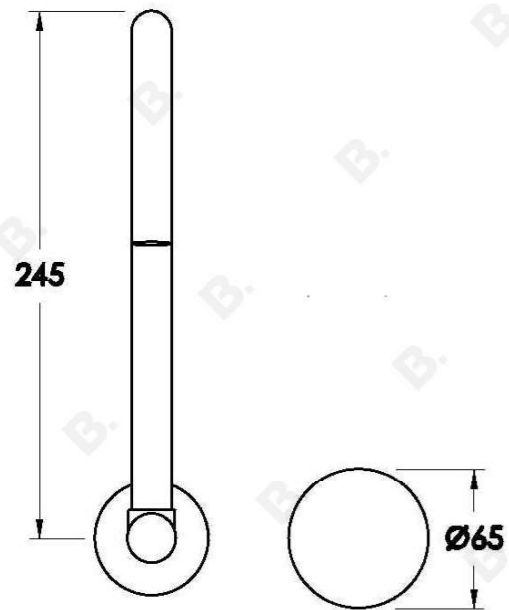

## HALO KITCHEN SET WITH METAL HANDLE

1.9528.94.0.XX

1.9528.84.0.XX: Flow controlled variant

### PRODUCT DIMENSIONS:

Front view:

Side view:

Top view: