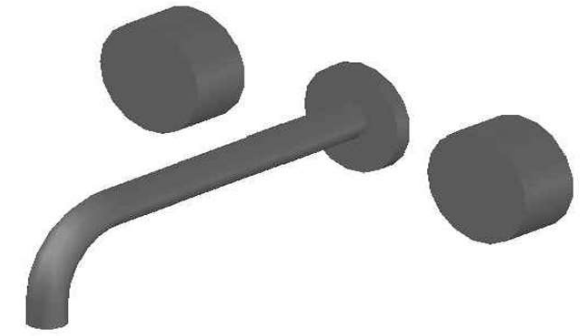

HALO WALL SET WITH MARBLE HANDLES

1.9506.00.6.XX

1.9506.50.6.XX: Flow controlled variant

PRODUCT DIMENSIONS:

Front view:

Side view:

Top view: