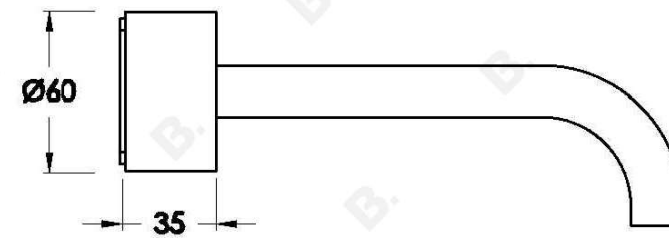

HALO WALL SET WITH MARBLE HANDLES

1.9506.00.6.XX

1.9506.50.6.XX: Flow controlled variant

PRODUCT DIMENSIONS:

Front view:

Side view:

Top view: