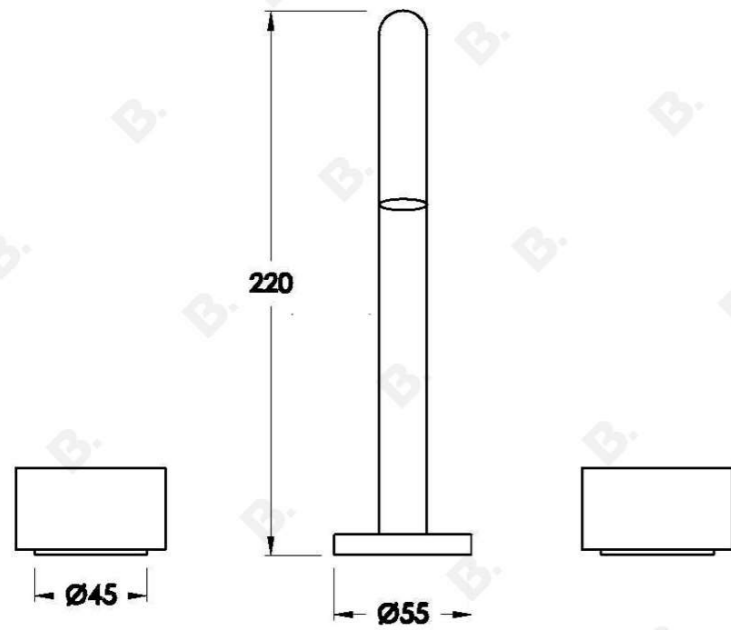

HALO BASIN SET WITH MARBLE HANDLES

1.9500.00.6.XX

PRODUCT DIMENSIONS:

Front view:

Side view:

Top view: