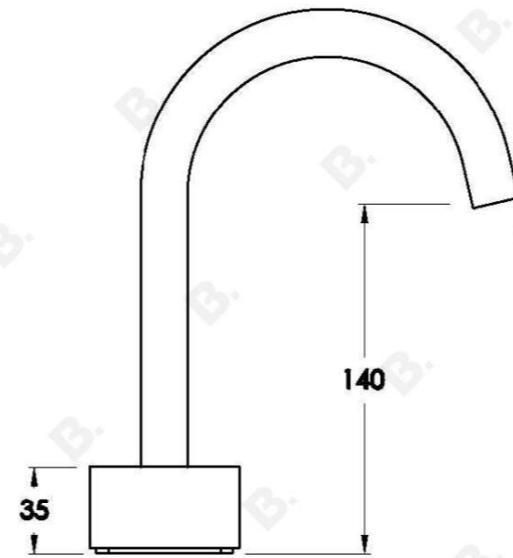

HALO BASIN SET WITH MARBLE HANDLES

1.9500.00.6.XX

PRODUCT DIMENSIONS:

Front view:

Side view:

Top view: