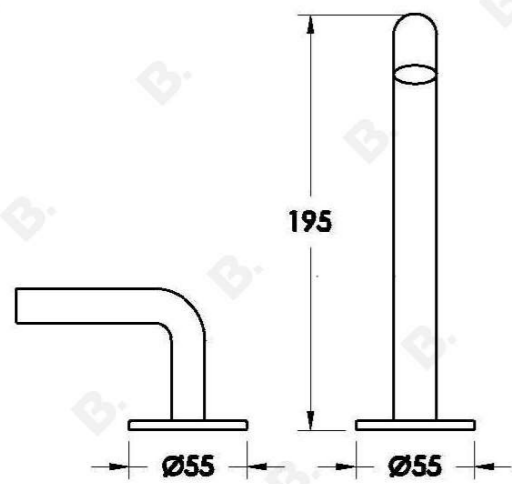

NANOBAR BASIN SET WITH METAL LEVERS

1.9200.00.3.XX

PRODUCT DIMENSIONS:

Front view:

Side view:

Top view: