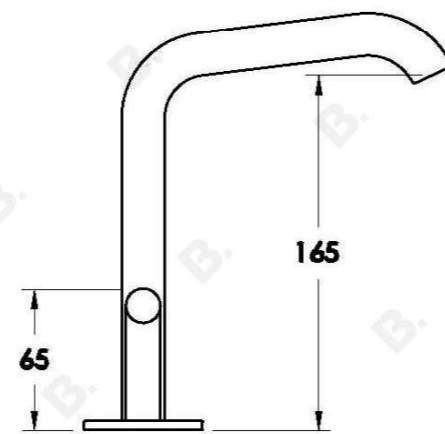

NANOBAR BASIN SET WITH METAL LEVERS

1.9200.00.3.XX

PRODUCT DIMENSIONS:

Front view:

Side view:

Top view: