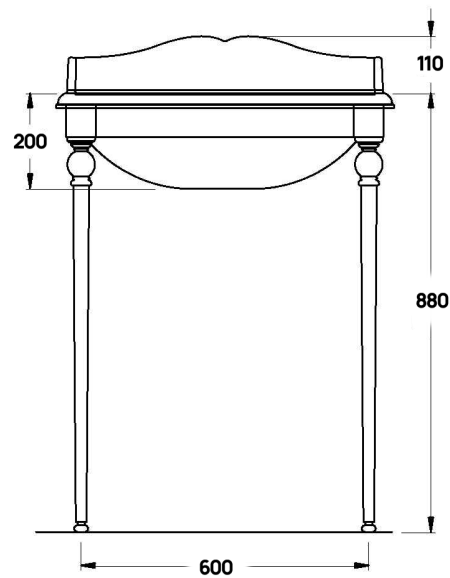

NEU ENGLAND CONSOLE 3 TAPHOLE

1.8091.00.3.90

PRODUCT DIMENSIONS:

Front view

Side view:

Top view: