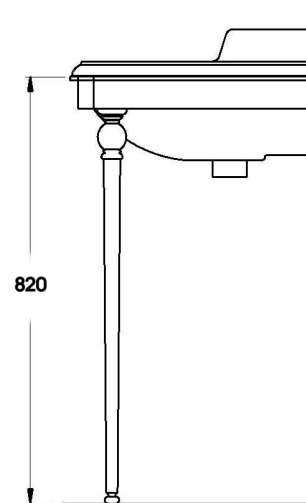

NEU ENGLAND CONSOLE 3 TAPHOLE

1.8091.00.3.90

PRODUCT DIMENSIONS:

Front view

Side view:

Top view: