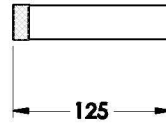

Brodware

YOKATO METAL SHELF

1.9359.02.0.XX

PRODUCT DIMENSIONS:

Front view

Side view:

Top view: