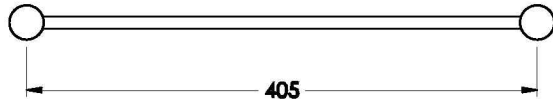

Brodware

YOKATO METAL SHELF

1.9359.02.0.XX

PRODUCT DIMENSIONS:

Front view

Side view:

Top view: