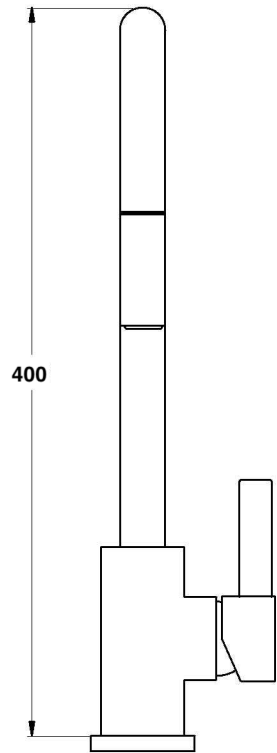

CITY PLUS KITCHEN MIXER WITH D LEVER

1.9708.04.7.XX

PRODUCT DIMENSIONS:

Front view

Side view:

Top view: