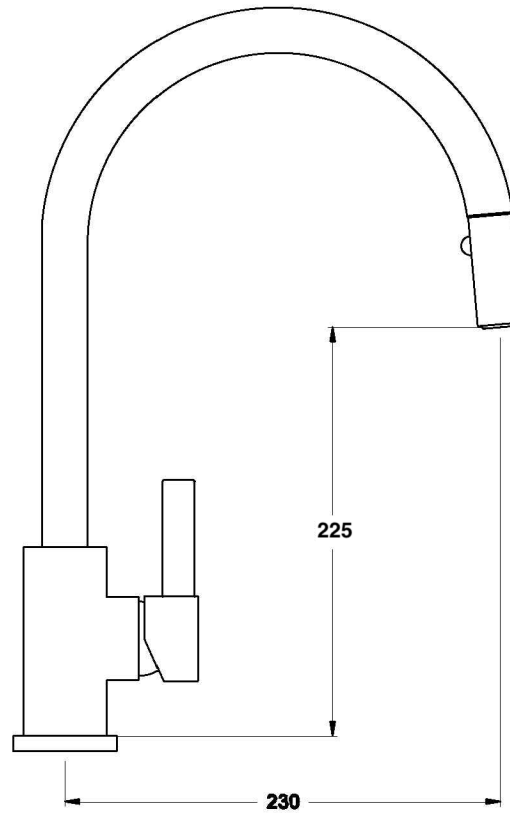

CITY PLUS KITCHEN MIXER WITH D LEVER

1.9708.04.7.XX

PRODUCT DIMENSIONS:

Front view

Side view:

Top view: