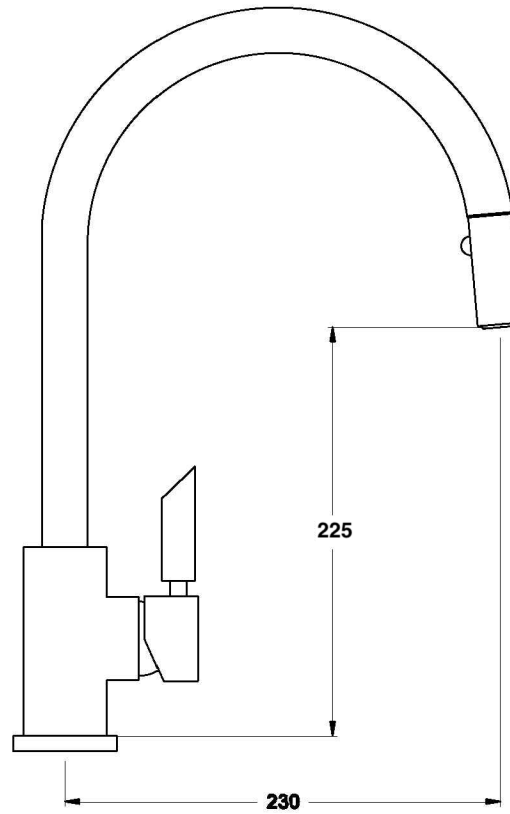

CITY PLUS KITCHEN MIXER WITH B LEVER

1.9708.04.3.XX

PRODUCT DIMENSIONS:

Front view

Side view:

Top view: