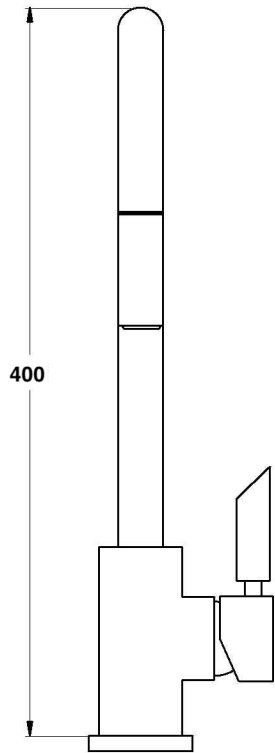

CITY PLUS KITCHEN MIXER WITH B LEVER

1.9708.04.3.XX

PRODUCT DIMENSIONS:

Front view

Side view:

Top view: