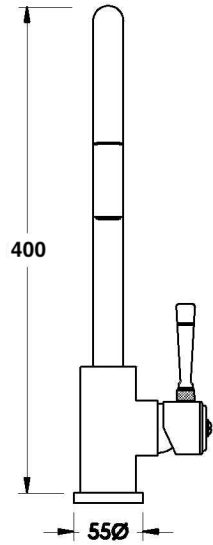

INDUSTRICA KITCHEN MIXER WITH DUAL FUNCTION PULL-OUT SPRAY AND METAL LEVER

1.6708.04.0.XX

PRODUCT DIMENSIONS:

Front view

Side view:

Top view: