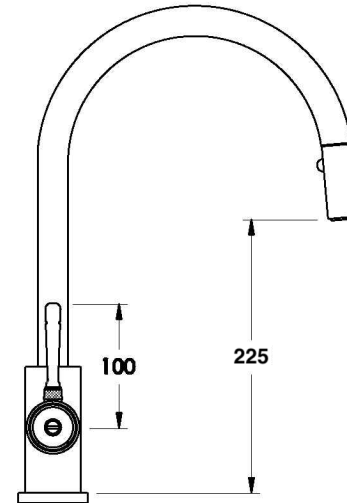

INDUSTRICA KITCHEN MIXER WITH DUAL FUNCTION PULL-OUT SPRAY AND METAL LEVER

1.6708.04.0.XX

PRODUCT DIMENSIONS:

Front view

Side view:

Top view: