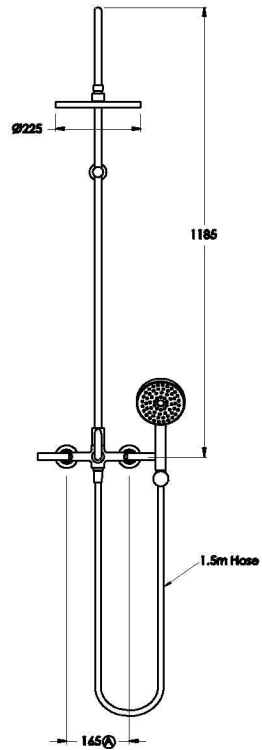

CITY PLUS SHOWER SET WITH MULTI-FUNCTION HANDSHOWER AND D LEVERS

1.9725.03.7.XX

PRODUCT DIMENSIONS:

Front view

Side view:

Topview: