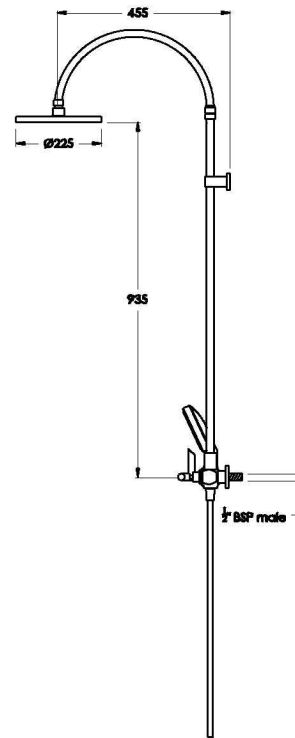

CITY PLUS SHOWER SET WITH MULTI-FUNCTION HANDSHOWER AND D LEVERS

1.9725.03.7.XX

PRODUCT DIMENSIONS:

Front view

Side view:

Topview: