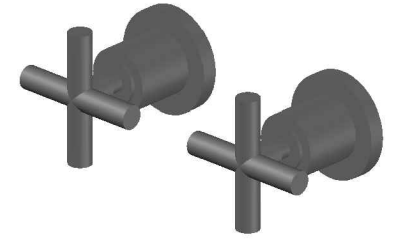

CITY PLUS WALL TAPS WITH CROSS HANDLES

1.9749.00.2.XX

PRODUCT DIMENSIONS:

Front view

Side view:

Topview: