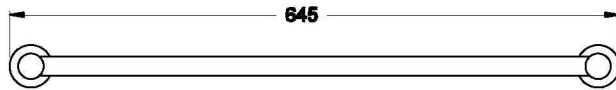

## CITY PLUS SINGLE TOWEL RAIL 600MM

1.9755.60.0.XX

### PRODUCT DIMENSIONS:

Front view

Side view:

Top view: