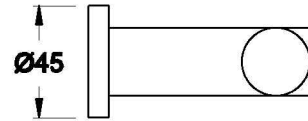

CITY PLUS TOILET ROLL HOLDER

1.9761.02.0.XX

PRODUCT DIMENSIONS:

Front view

Side view:

Top view: