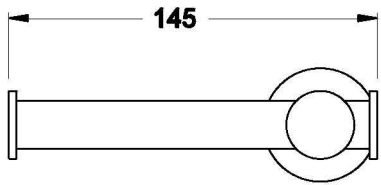

CITY PLUS TOILET ROLL HOLDER

1.9761.02.0.XX

PRODUCT DIMENSIONS:

Front view

Side view:

Top view: