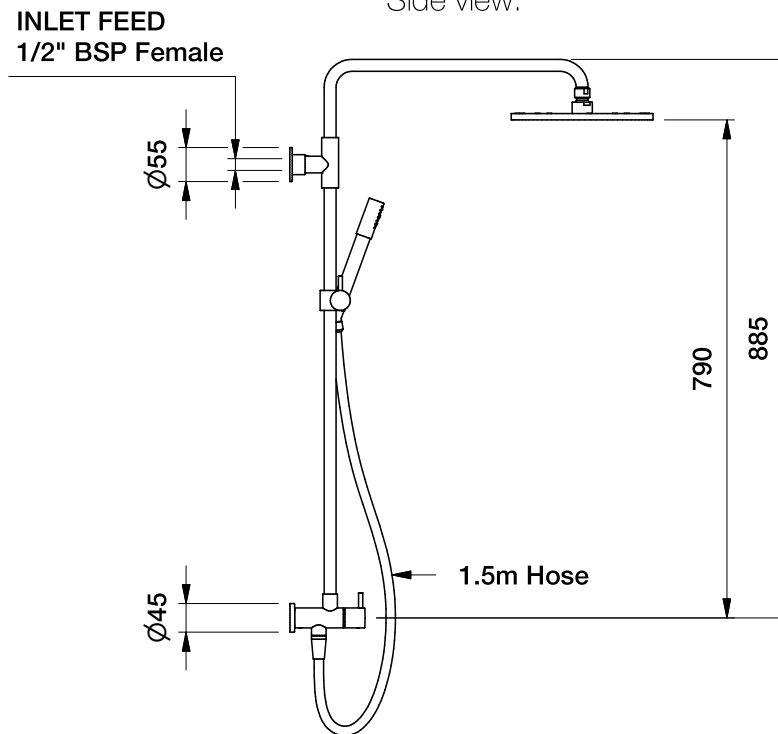

## CITY PLUS SHOWER SET WITH HANDSHOWER

1.9723.04.0.XX

### DIMENSIONS

Front view:

Side view:

Top view:

**Note: top inlet feed required 1/2 inch BSP male thread in wall**

XX suffix indicates finish - see website for colour code

Dimensions subject to change without notice