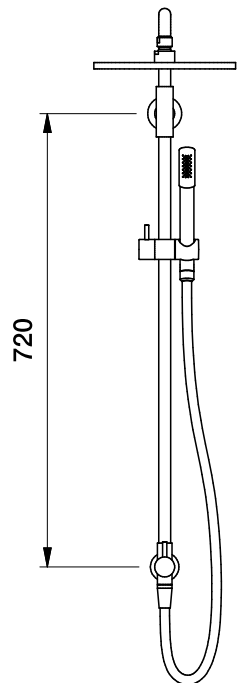

## CITY PLUS SHOWER SET WITH HANDSHOWER

1.9723.04.0.XX

### DIMENSIONS

Front view:

Side view:

Top view:

**Note: top inlet feed required 1/2 inch BSP male thread in wall**

XX suffix indicates finish - see website for colour code

Dimensions subject to change without notice