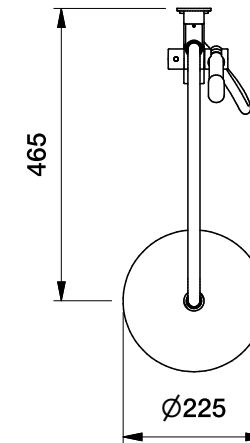

### DIMENSIONS

Front view:

Side view:

Top view:

**Note: top inlet feed required 1/2 inch BSP male thread in wall**

XX suffix indicates finish - see website for colour code

Dimensions subject to change without notice

All dimensions are approximate

Copyright © Brodware 2020