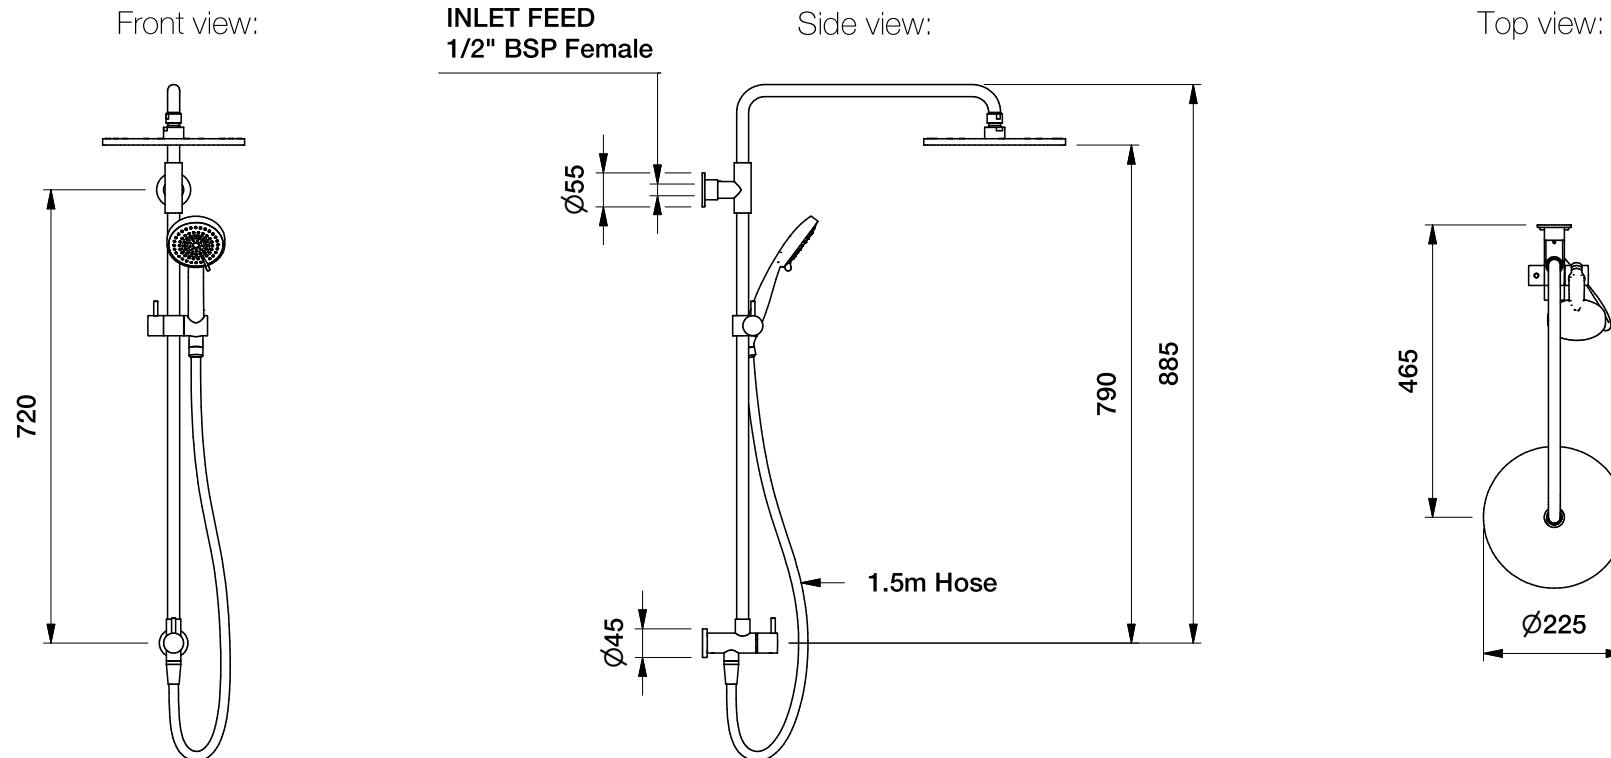

Brodware

CITY PLUS SHOWER SET WITH MULTI-FUNCTION HANDSHOWER

1.9723.06.0.XX

DIMENSIONS

Note: top inlet feed required 1/2 inch BSP male thread in wall

XX suffix indicates finish - see website for colour code

Dimensions subject to change without notice

All dimensions are approximate

Copyright © Brodware 2020

B.